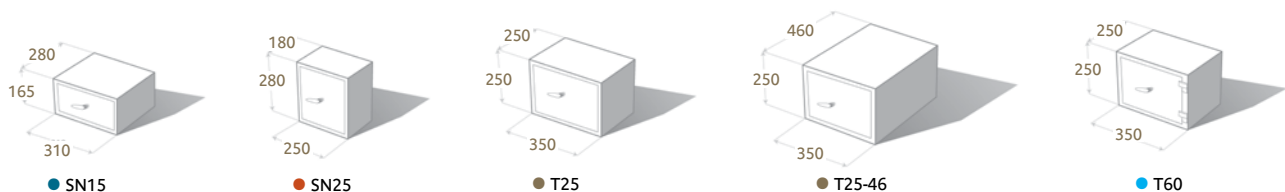

SN15, SN25, T25 & T25-46: EXCL.NSW

- Pick resistant key lock
- Internal hinges
- Solid steel 6mm door
- Solid Steel 3mm body
- Durable hardened paint finish
- Pre-drilled anchoring holes, 4 x 12mm diameter
- Police approved in all States and Territories, excluding NSW

PRODUCT SPECIFICATIONS

| Model | EXTERNAL (MM) | | | INTERNAL (MM) | | | Weight (kg) | Vol. (litres) | Gun Capacity | Police Approved | REC. RETAIL PRICE \$ | |
|--------|---------------|-----|-----|---------------|-----|-----|-------------|---------------|--------------------|-----------------------------------|----------------------|----------------|
| | H | W | D | H | W | D | | | | | excl.GST | incl.GST (10%) |
| SN15 | 165 | 310 | 280 | 159 | 304 | 230 | 11 | 11 | Ammunition | All States/Territories - Excl NSW | | |
| SN25 | 280 | 250 | 180 | 274 | 244 | 130 | 12 | 9 | Ammunition | All States/Territories - Excl NSW | | |
| T25 | 250 | 350 | 250 | 244 | 344 | 200 | 16 | 17 | Hand Guns/ Ammo | All States/Territories - Excl NSW | | |
| T25-46 | 250 | 350 | 460 | 244 | 344 | 410 | 21 | 34 | Hand Guns/ Ammo | All States/Territories - Excl NSW | | |
| T60 | 250 | 350 | 250 | 244 | 344 | 220 | 25 | 18 | Hand Guns/ Ammo | All States/Territories | | |

DEPTH MEASUREMENT DOES NOT INCLUDE THE HANDLE, KEYPAD OR HINGES. PLEASE ALLOW 50MM. Due to Guardall constantly striving to deliver better products; sizes and colours may vary slightly. Police Approval based on current legislation as at 1/9/2013.