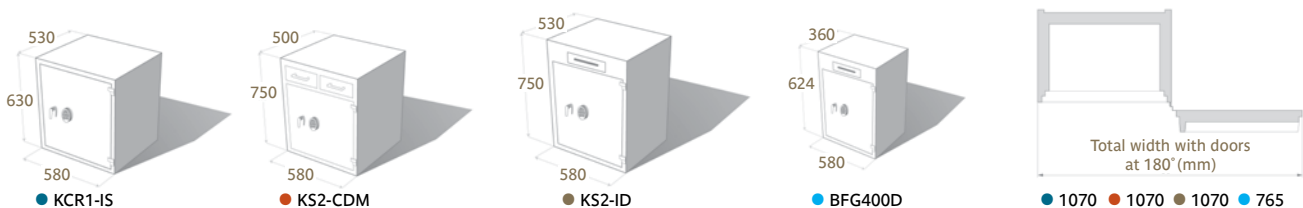

HIGH SECURITY DEPOSIT SAFES

High Security Deposit Safes

SECURITY FEATURES

- Commercial UL digital lock and keypad
- Anti-tamper re-locking devices locks
- Hardened anti-drill plate surrounding the lock
- Concrete filled body
- External hinges with internal anti-pry dead bar.
- Solid steel 12mm door (BFG400D, KS2-ID, KS2-CDM)
- Concrete filled TDR door (KCR-IS)
- Solid steel 32mm bolt-work
- Recommended \$45000 cash rating (BFG400)
- Recommended \$100000 cash rating (KS2-ID, KS2-CDM)
- Recommended \$250000 cash rating (KCR-IS)
- Durable quality paint finish
- Pre-drilled anchoring holes

PRODUCT SPECIFICATIONS

Model	EXTERNAL (MM)			INTERNAL (MM)	SLOT SIZE (MM)	Weight (kg)	Volume (litres)	REC. RETAIL PRICE \$	
	Height	Width	Depth	Height x Width x Depth	Length x Width			excl.GST	incl.GST (10%)
KCR1-IS	630	580	530	375 x 425 x 300	300 x 30	589	48		
KS2-CDM	750	580	500	275 x 445 x 280	60H x 180W x 120D (Drawer)	540	34		
KS2-ID	750	580	500	300 x 450 x 270	150 x 25	540	36		
BFG400D	624	415	360	220 x 335 x 170	150 x 25	140	13		

DEPTH MEASUREMENT DOES NOT INCLUDE THE HANDLE, KEYPAD OR HINGES. PLEASE ALLOW 50MM. Due to Guardall constantly striving to deliver better products; sizes and colours may vary slightly.

KCR-2D

KCR1-ID

High Security Deposit Safes

PRODUCT SPECIFICATIONS

Model	EXTERNAL (MM)			INTERNAL (MM)	DRAWER SIZE (MM)	Weight (kg)	Volume (litres)	REC. RETAIL PRICE \$	
	Height	Width	Depth	Height x Width x Depth	Height x Width x Depth			excl.GST	incl.GST (10%)
KCR-2D	695	600	585	480 x 235 x 225	65 x 165 x 120	550	25		
KCR1-ID	630	580	530	185 x 425 x 300	150L x 25W (Slot)	589	24		